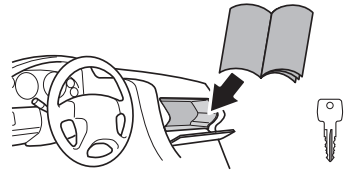

CITY CRASH

Complies with ISO norm

i

*** Max 15 kg**

22-80 mm

 **x4 = Max 60 kg** 

Max 30 kg

1st